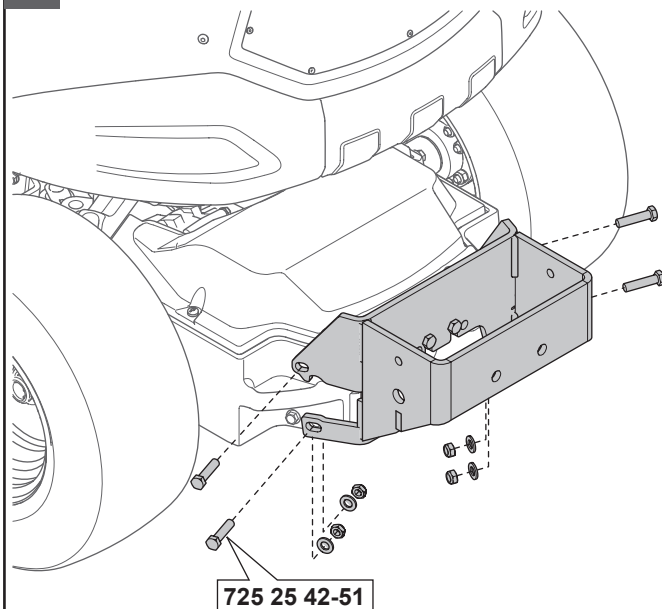

Counterweight Kit P 500D/DX/HX

Kit: 529 95 79-01

x 1
529 49 99-01

x 2
506 96 66-01

x 1
578 34 09-01

x 5
576 23 70-01

M12 X 50
x 4
725 25 42-51

x 4
734 11 78-01

M12 X 40
x 2
725 25 40-71

x 6
732 25 22-01

1 ⚠ Model D

2 ⚠ Model DX

3 ⚠ Model HX

4