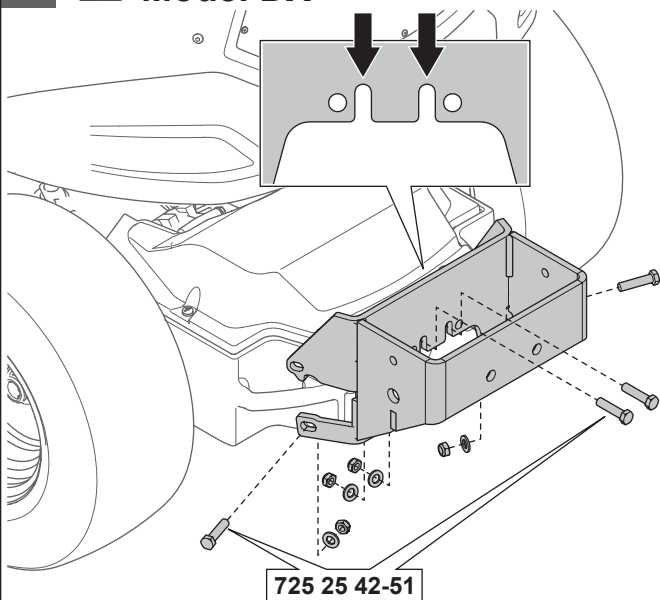

Counterweight Kit P 500D/DX/HX

Kit: 529 95 79-01

x 1
529 49 99-01

x 2
506 96 66-01

x 1
578 34 09-01

x 5
576 23 70-01

M12 X 50
x 4
725 25 42-51

x 4
734 11 78-01

M12 X 40
x 2
725 25 40-71

x 6
732 25 22-01

1 ⚠ Model D

2 ⚠ Model DX

3 ⚠ Model HX

4